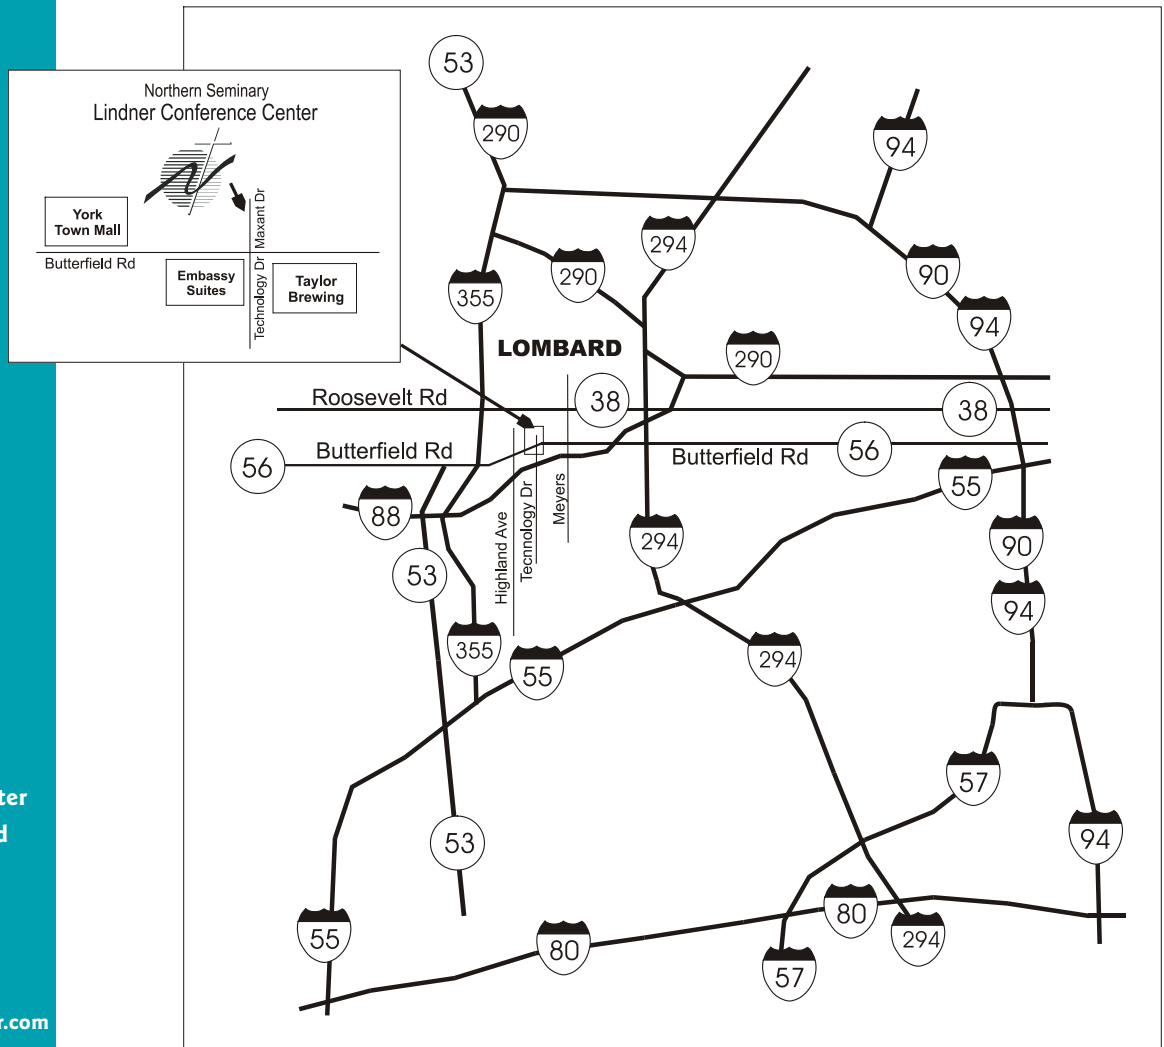

The Lindner Conference Center is located just 20 minutes from Chicago's O'Hare Airport and 30 minutes from Midway Airport.

From the South: Take Interstate 355 North to the Butterfield Road exit; turn right and go east on Butterfield Road (Route 56.) At the fourth stoplight, just past the Yorktown Mall, turn left onto Maxant Drive (Technology Drive is the green street sign) to get on campus. There is a lake on the left hand side of the drive and the conference center is at the end of the lake.

From the North: Take Interstate 355 South to the Butterfield Road exit; at the top of the ramp, turn left and go east on Butterfield Road (Route 56.) At the fourth stoplight, just past the Yorktown Mall, turn left onto Maxant Drive (Technology Drive is the green street sign) to get on campus. There is a lake on the left hand side of the drive and the conference center is at the end of the lake.

From the West: Take Interstate 88 East to the Highland Avenue exit; turn left at the top of the ramp, cross over the highway, then turn right and go east on Butterfield Road (Route 56.) At the second stoplight, just past the Yorktown Mall, turn left onto Maxant Drive (Technology Drive is the green street sign) to get on campus. There is a lake on the left hand side of the drive and the conference center is at the end of the lake.

From the East: Take Interstate 88 West to the Highland Avenue exit; turn right at the top of the ramp, then turn right again and go east on Butterfield Road (Route 56.) At the second stoplight, just past the Yorktown Mall, turn left onto Maxant Drive (Technology Drive is the green street sign) to get on campus. There is a lake on the left hand side of the drive and the conference center is at the end of the lake.